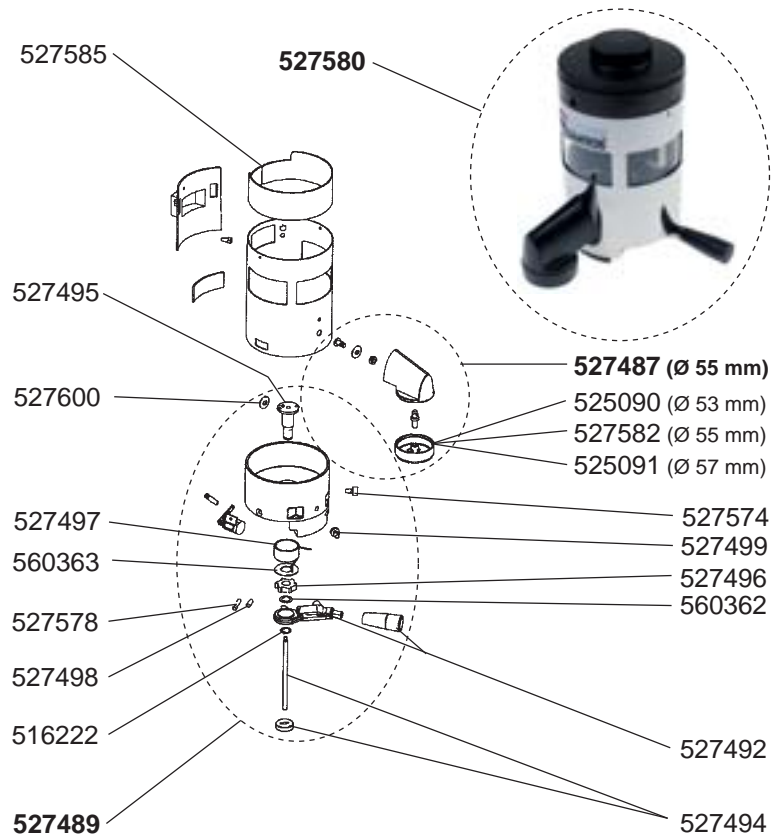

## MAC64

MAC64OD

MAC64/MAC64OD

40A

2  
COFFEE GRINDERS

06/06A