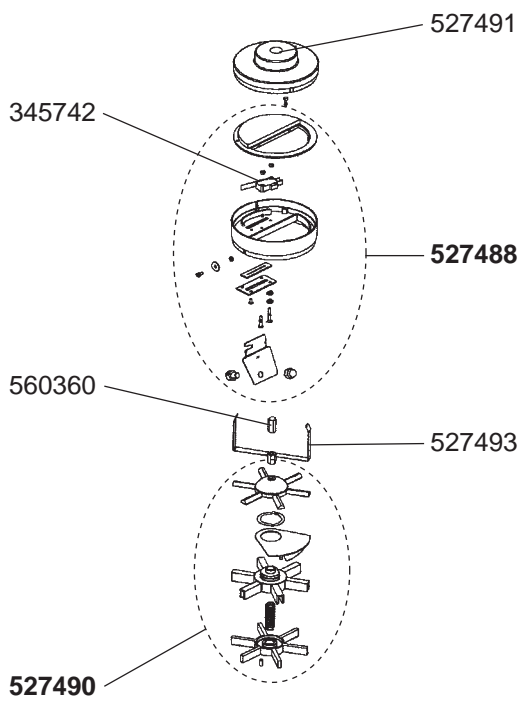

## MAC64

MAC64OD

MAC64/MAC64OD

40A

2  
COFFEE GRINDERS

06/06A