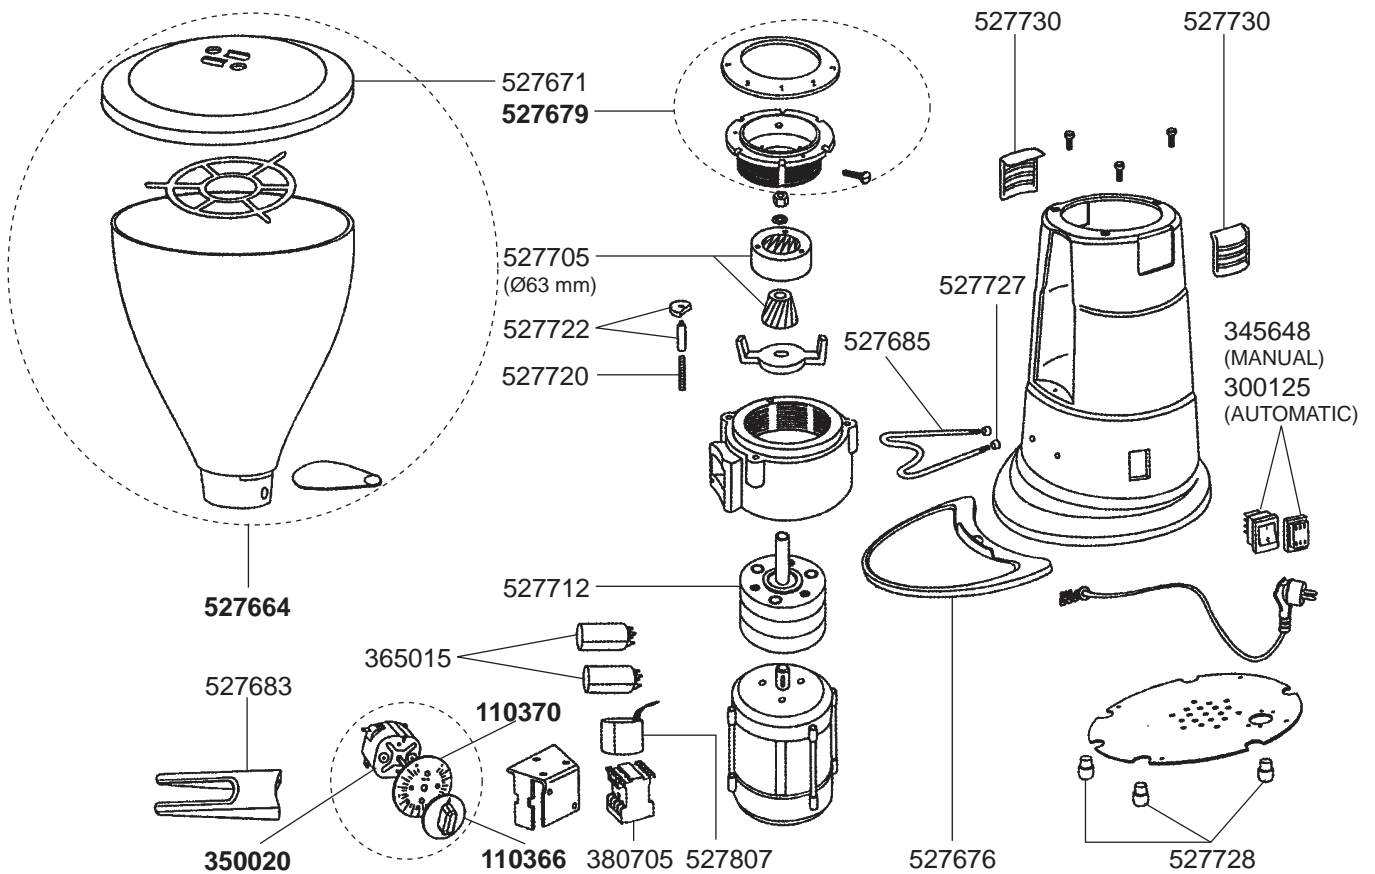

MACAP – COFFEE GRINDERS

MX 900/MX 1400

MXK