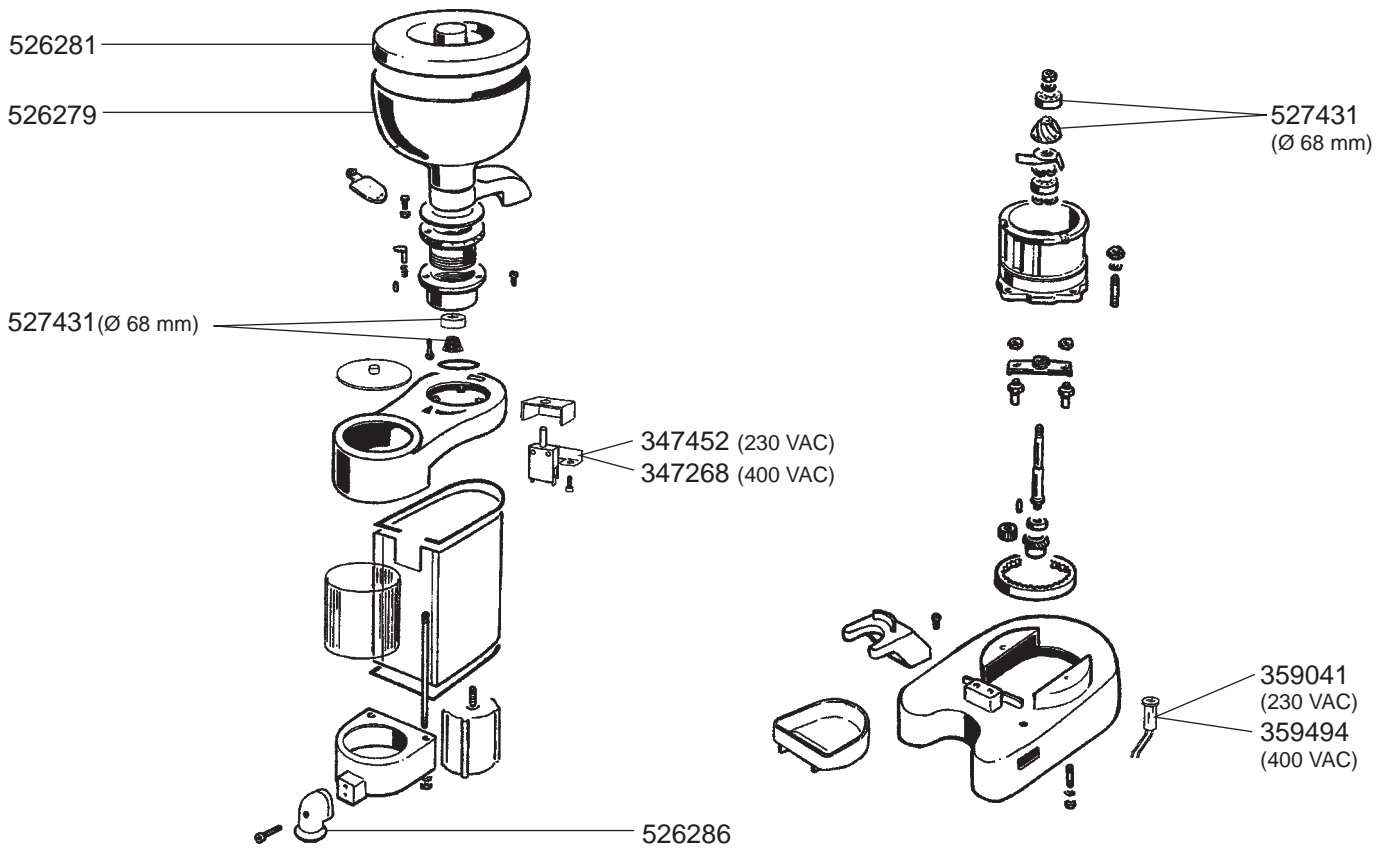

## MYTHOS

2  
COFFEE GRINDERS

MD2000

MPN

2  
COFFEE GRINDERS

MC90