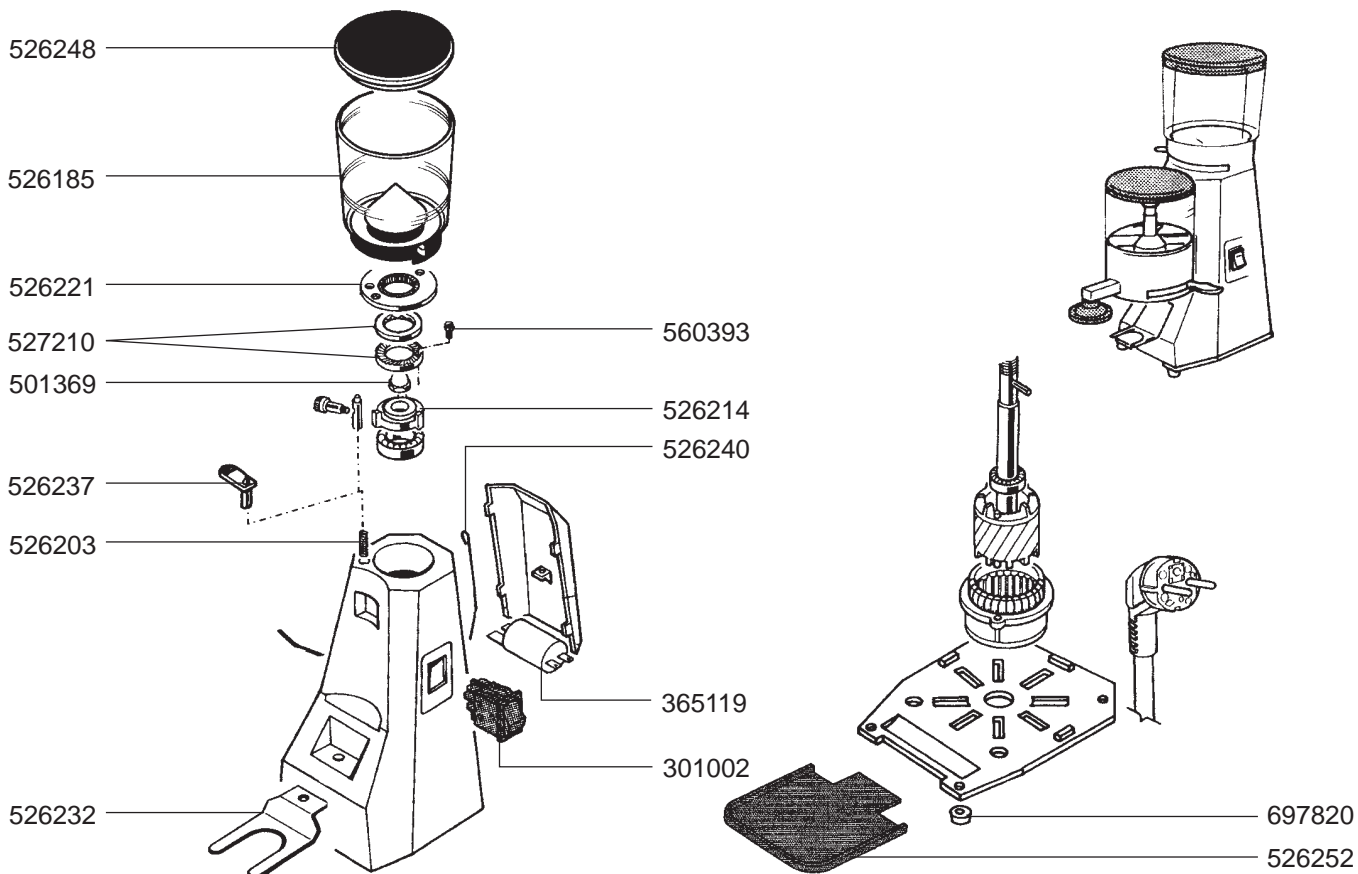

CAIMANO COFFEE-SHOP

2
COFFEE GRINDERS

BEST